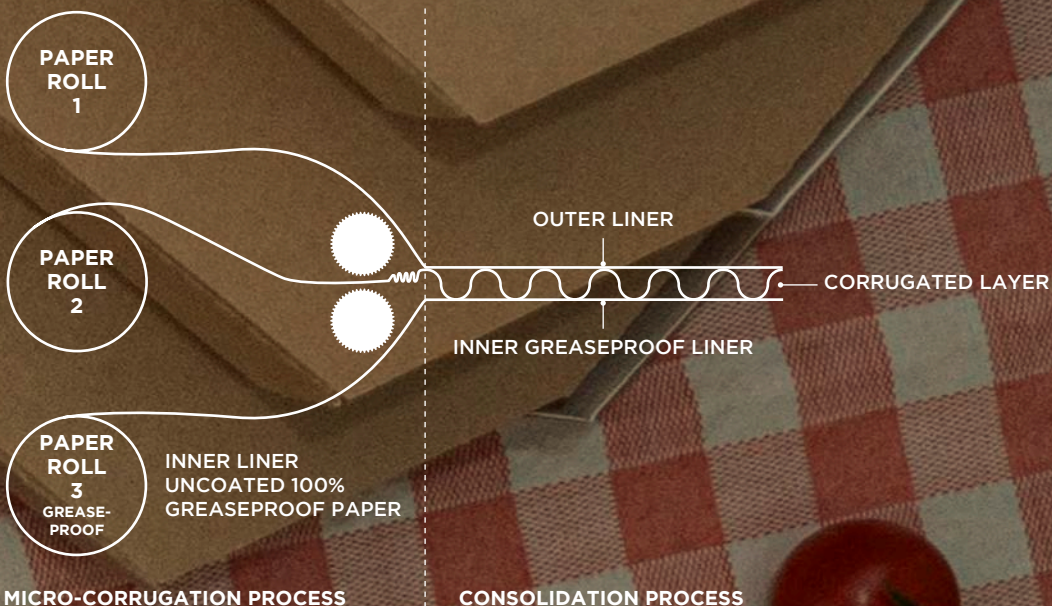

WHAT IS NANO-MICRO TECHNOLOGY?

Nano-micro flute is the thinnest thickness of corrugated cardboard. Producing nano-micro flute from lightweight paper requires a high degree of technology, investment and know-how.

WHAT ARE THE BENEFITS OF NANO TECHNOLOGY FOR FOOD AND TAKEAWAY PACKAGING?

Nano technology makes packaging stronger, lighter and more heat insulated (the internal temperature is maintained for longer).

Nano-micro flute cardboard is more rigid and reduces the amount of paper used in the manufacturing process.

ARE THEPACK® NANO-MICRO PRODUCTS GREASEPROOF?

All THEPACK® nano-micro products are greaseproof and WS wet strength resistant, since they either boast an inner liner of greaseproof paper (PFOS/PFOA free) or a polypropylene (PP) coating, which prevent damage to the packaging during use.

ARE THEPACK® PRODUCTS MICROWAVEABLE?

Yes, they are microwaveable. They can be heated in the microwave for nine minutes at 1000W or seven and a half minutes at 1200W.

WHAT EXACT PURPOSE DOES THEPACK® HAVE?

THEPACK® is an alternative to packaging made from Expanded Polystyrene (EPS).

We believe that THEPACK® is a solution combining quality and respect for the environment, since it is biodegradable, lightweight and strong and delivers heat insulation.

NANO-MICRO CORRUGATION PROCESS