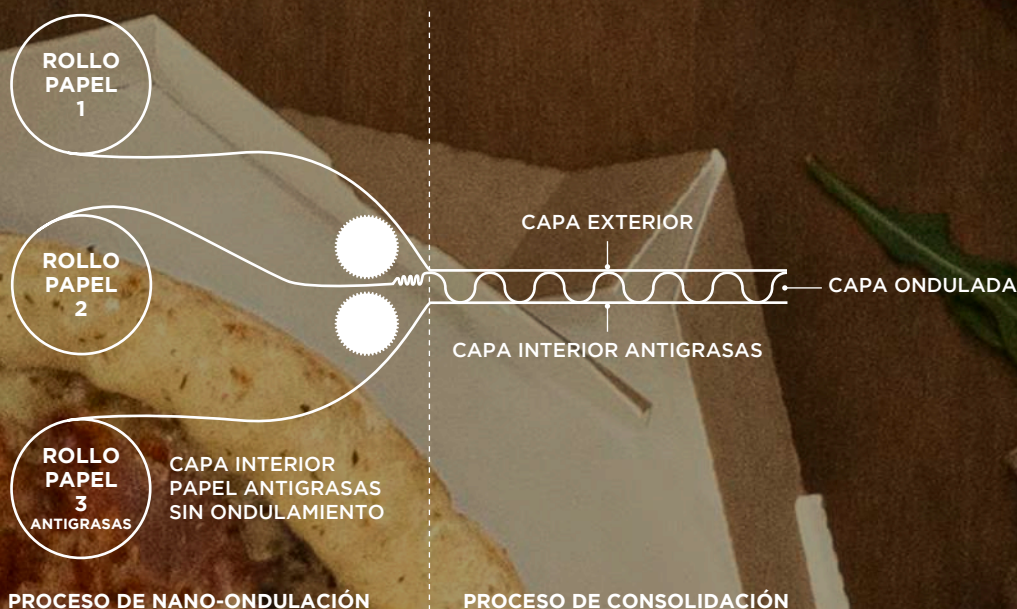

THE NANO-MICRO CARDBOARD PACKAGING

WHAT IS THEPACK®?

THEPACK® is the new registered trademark of GARCIA DE POU for its latest range of cardboard packaging produced with nano-micro technology.

WHAT IS NANO-MICRO TECHNOLOGY?